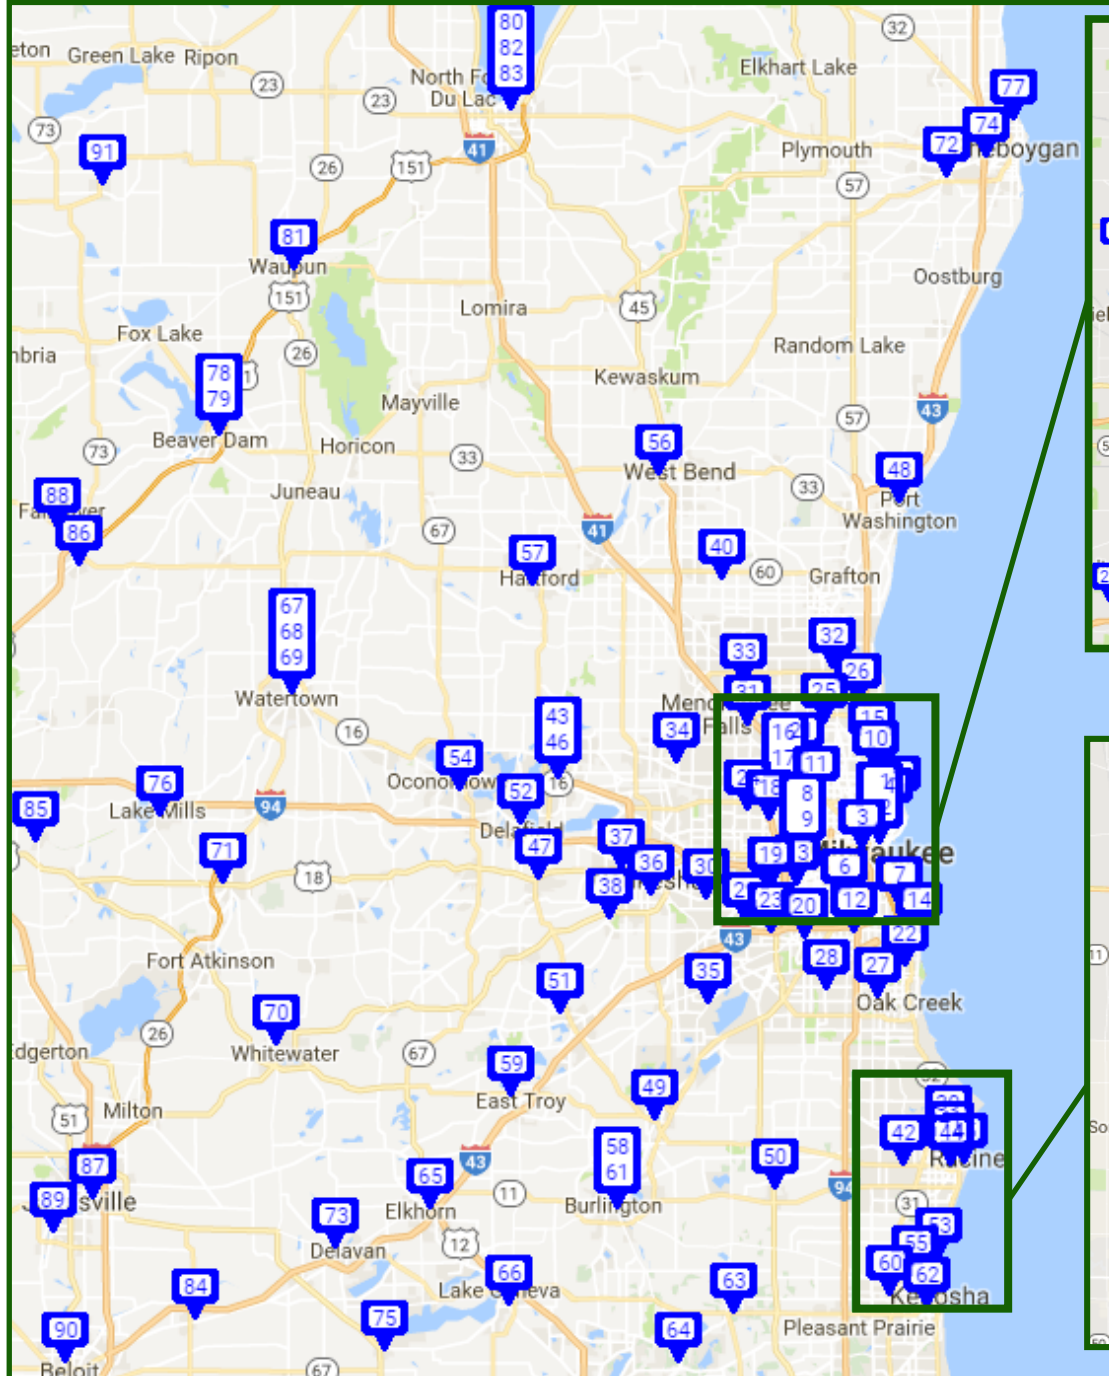

Southeastern Wisconsin

Milwaukee Area

Racine & Kenosha

ACT		
Test Dates	Regular Deadline	Late Fee Req Deadline
9/10/16	08/05/16	08/19/16
10/22/16	09/16/16	09/30/16
12/10/16	11/04/16	11/18/16
02/11/17	01/13/17	01/20/17
04/08/17	03/03/17	03/17/17
06/10/17	05/05/17	05/19/17
ACT (No Writing)		\$42.50
ACT with Writing		\$58.50
Add'l colleges (4 included)		add \$12.00 each
Telephone re-registration		add \$15.00
Fee for late Registration		add \$27.50
Standby Testing		add \$51.00
Test Date Change		add \$24.00
Test Center Change		add \$25.00
Test info release service		add \$20.00